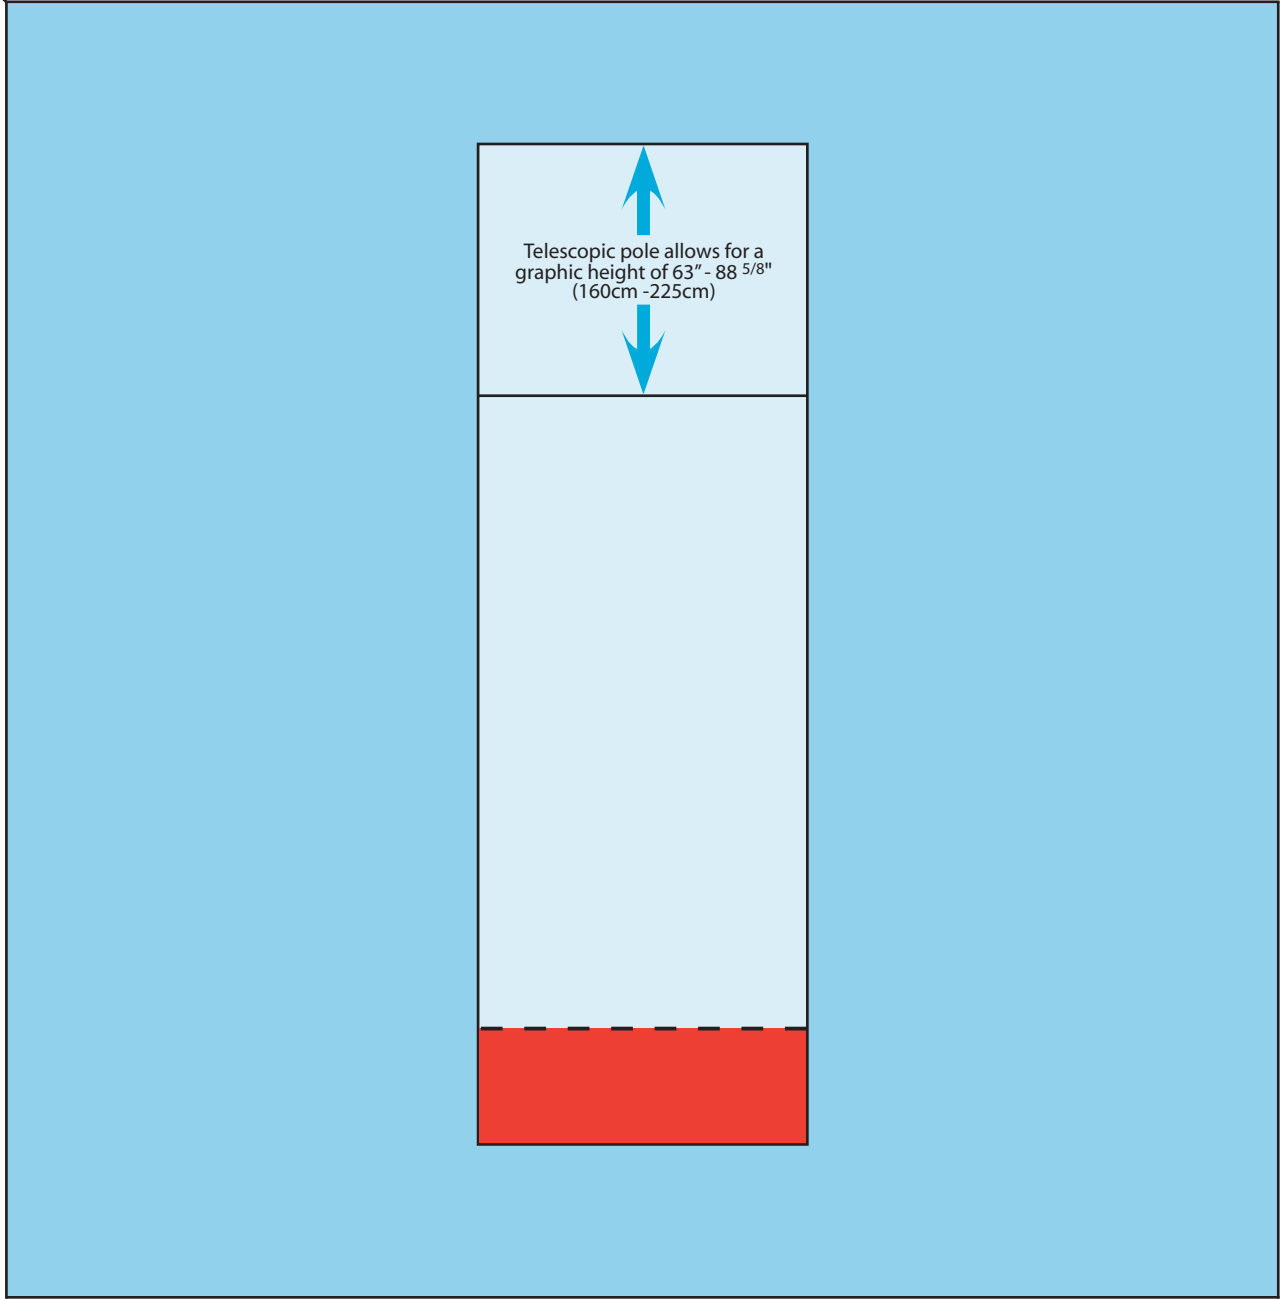

Expand M2 Size Chart

Width

33 7/16 "
(85 cm)

Visible Area

Non-Visible Graphic Bleed
+6"
(+15 cm)