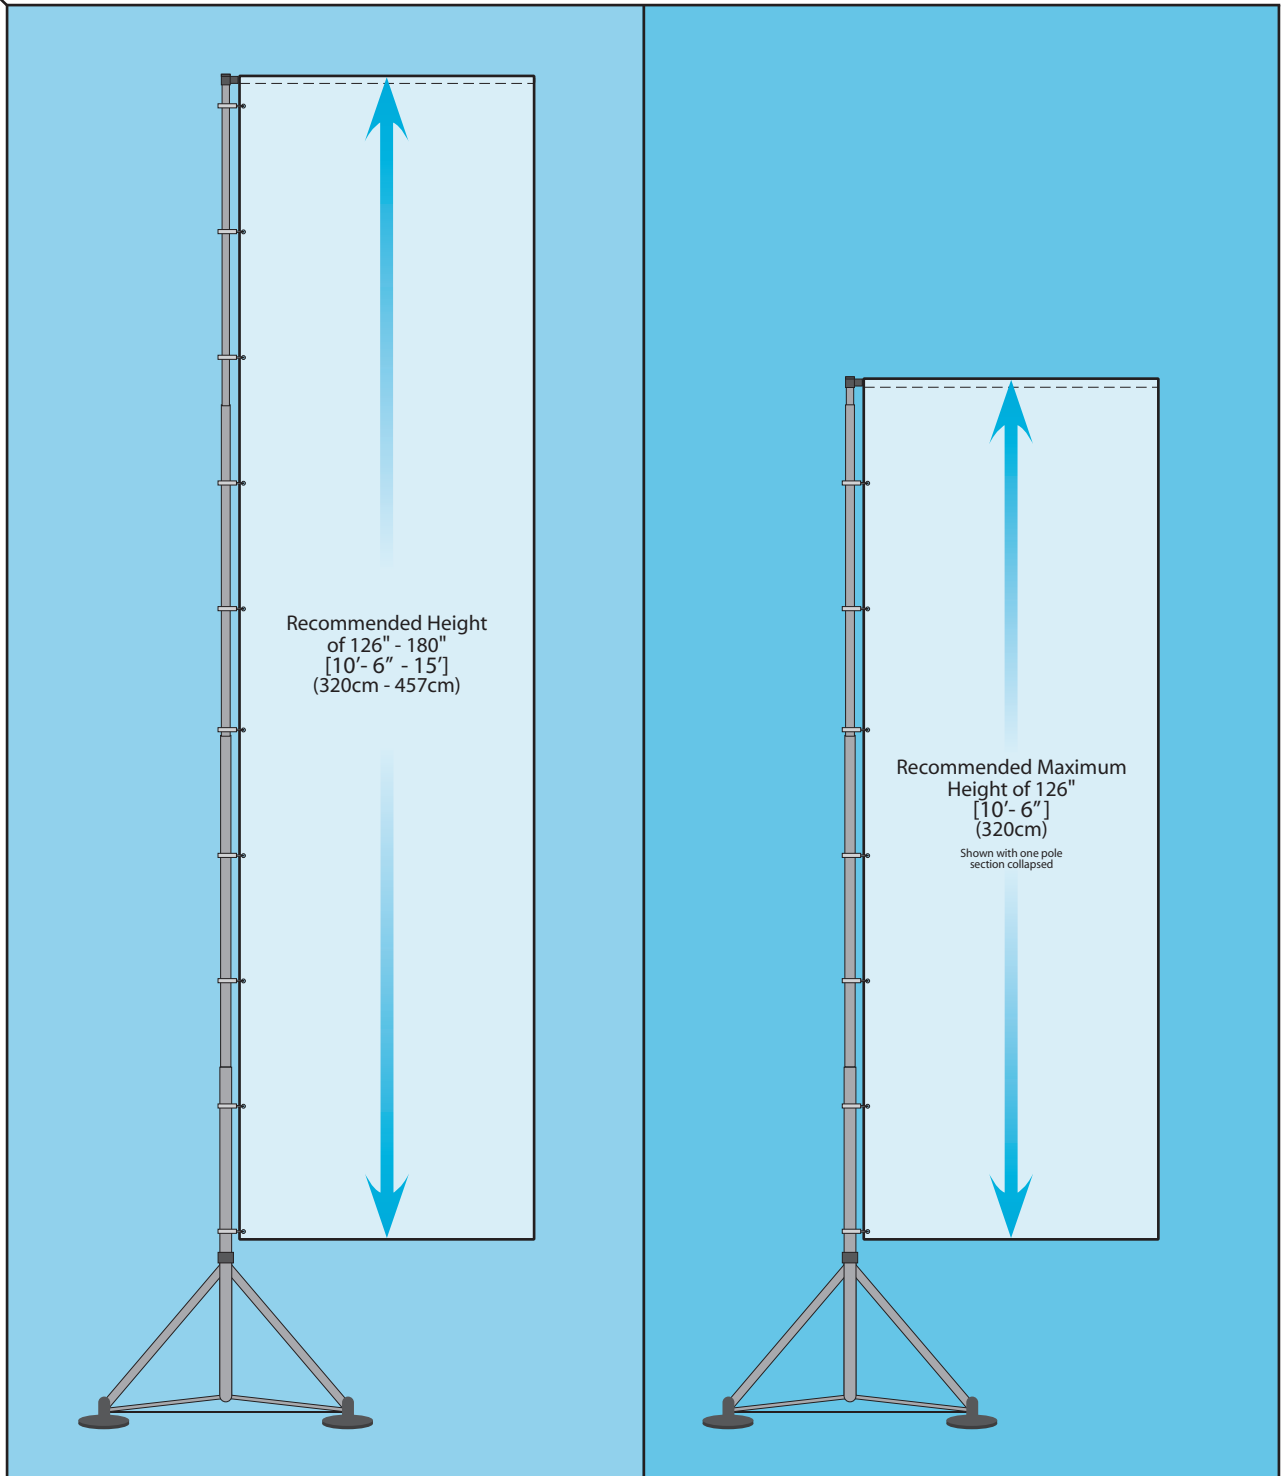

Expand FlagStand XL Size Chart

Width

47 1/4"
(120 cm)

Visible
Area

expand®