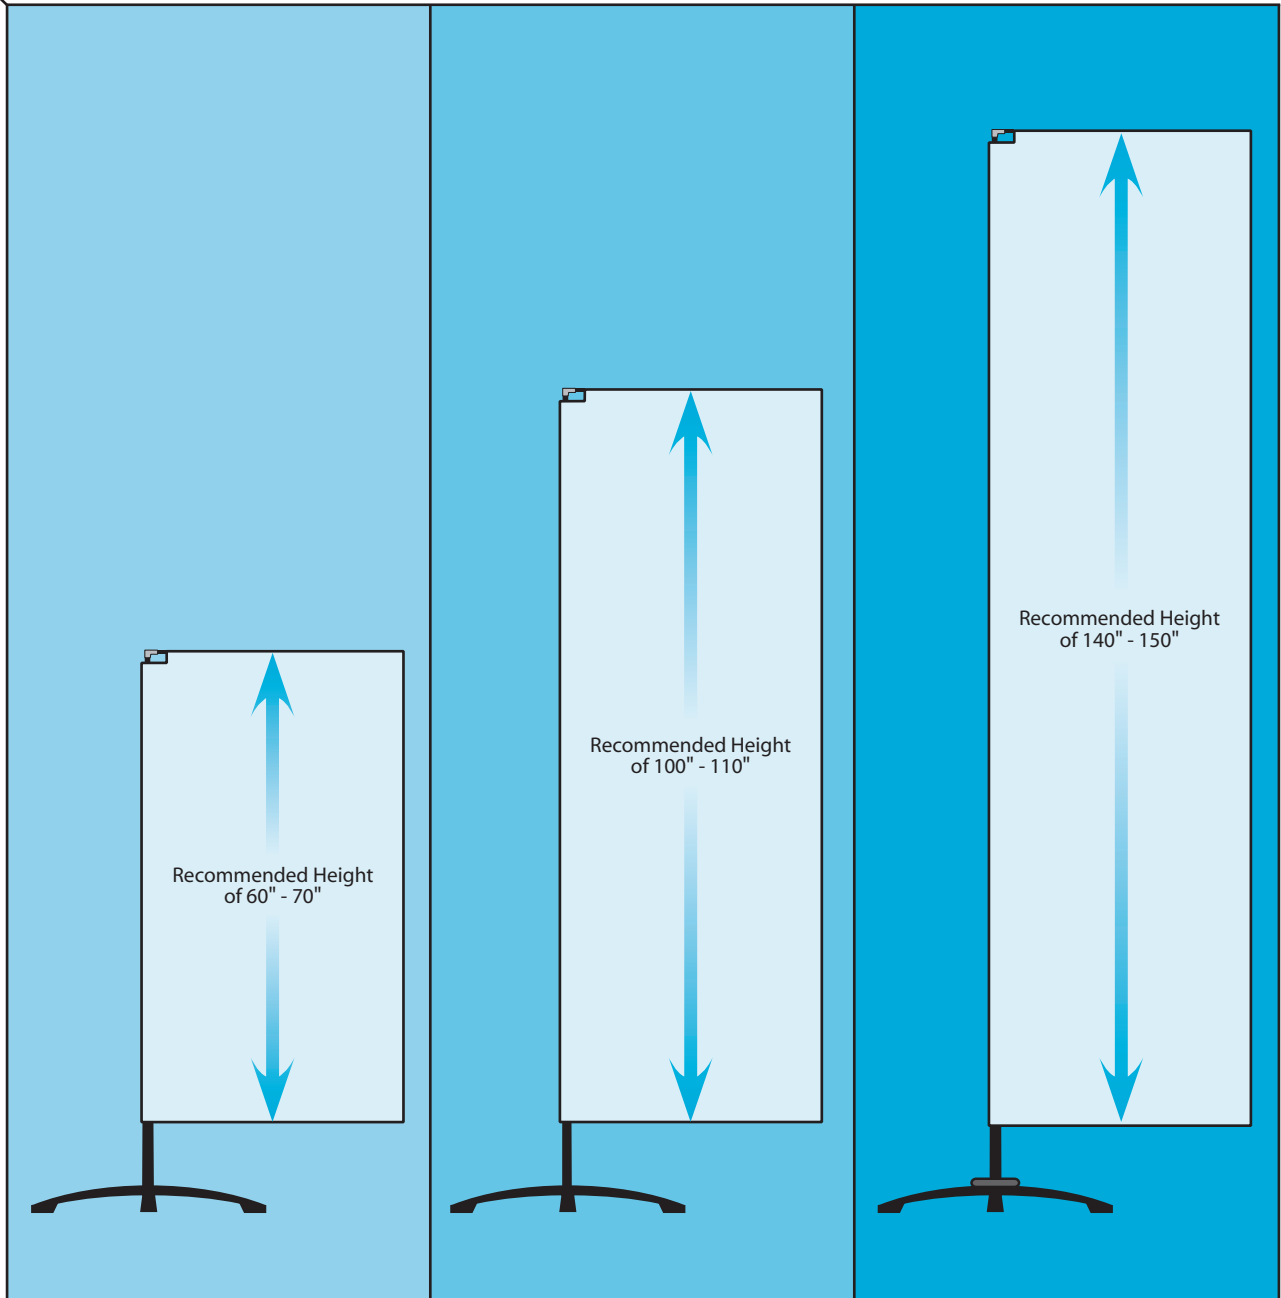

Expand FlagStand 1 Size Chart

Width

39 3/8 "
(100 cm)

Visible Area