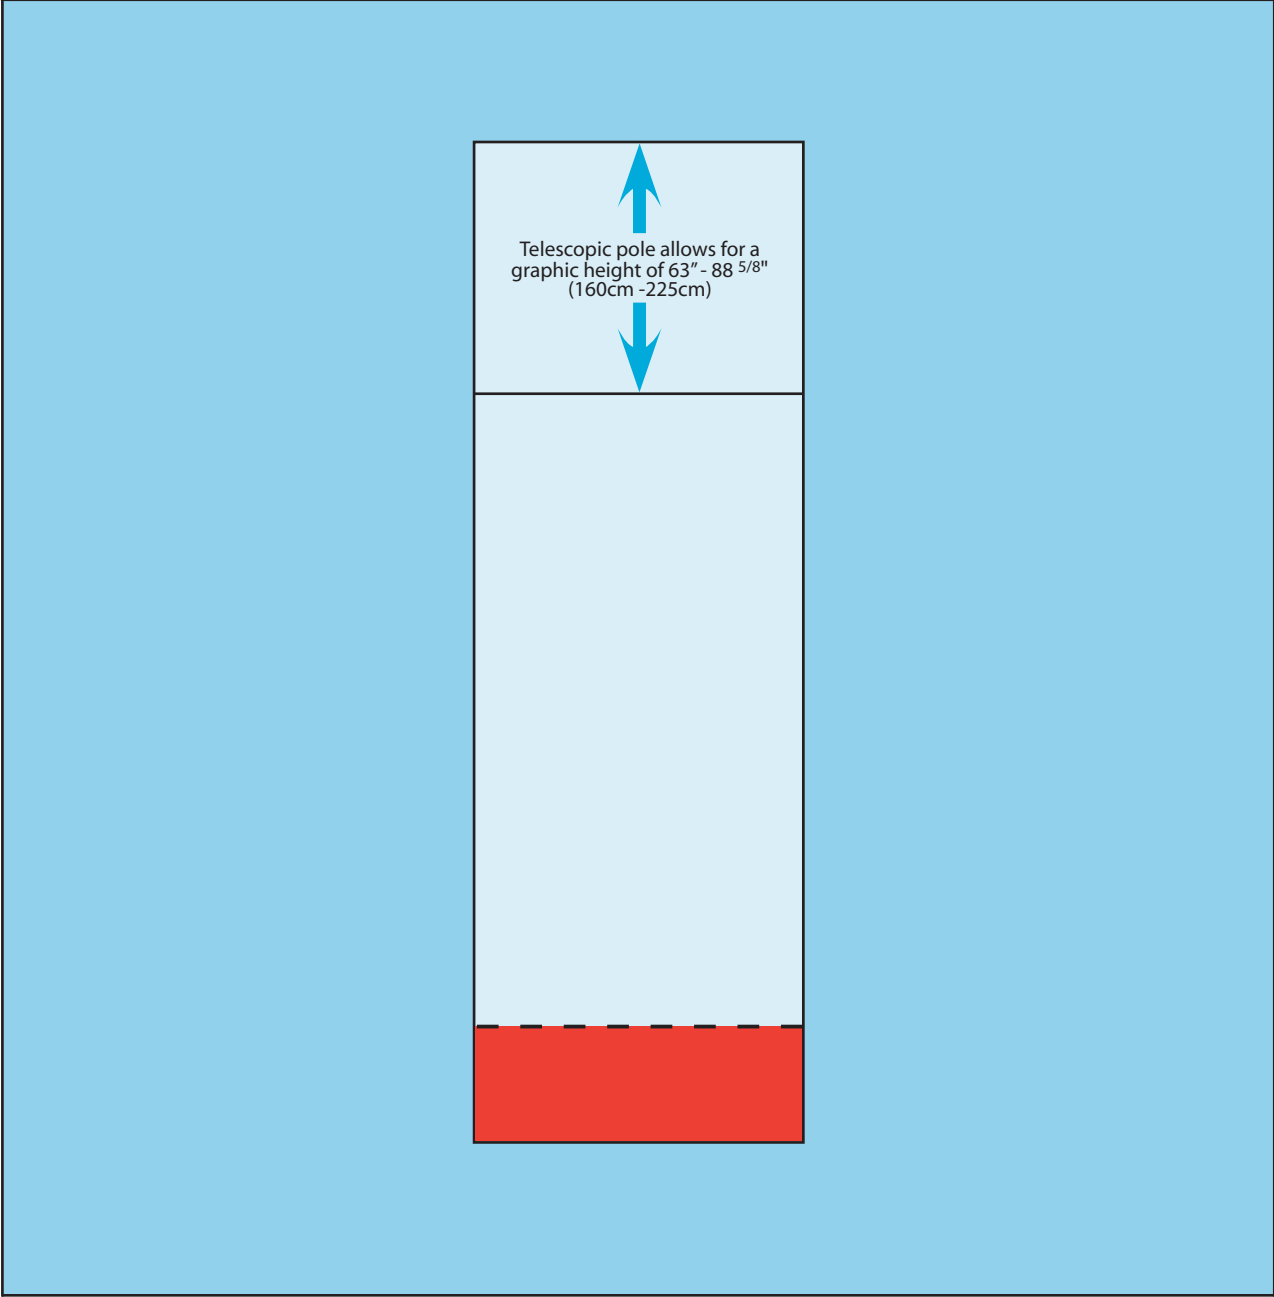

Expand MediaScreen 3 Size Chart

Width

33 7/16 "
(85 cm)

Visible Area

Non-Visible Graphic Bleed
+6"
(+15 cm)