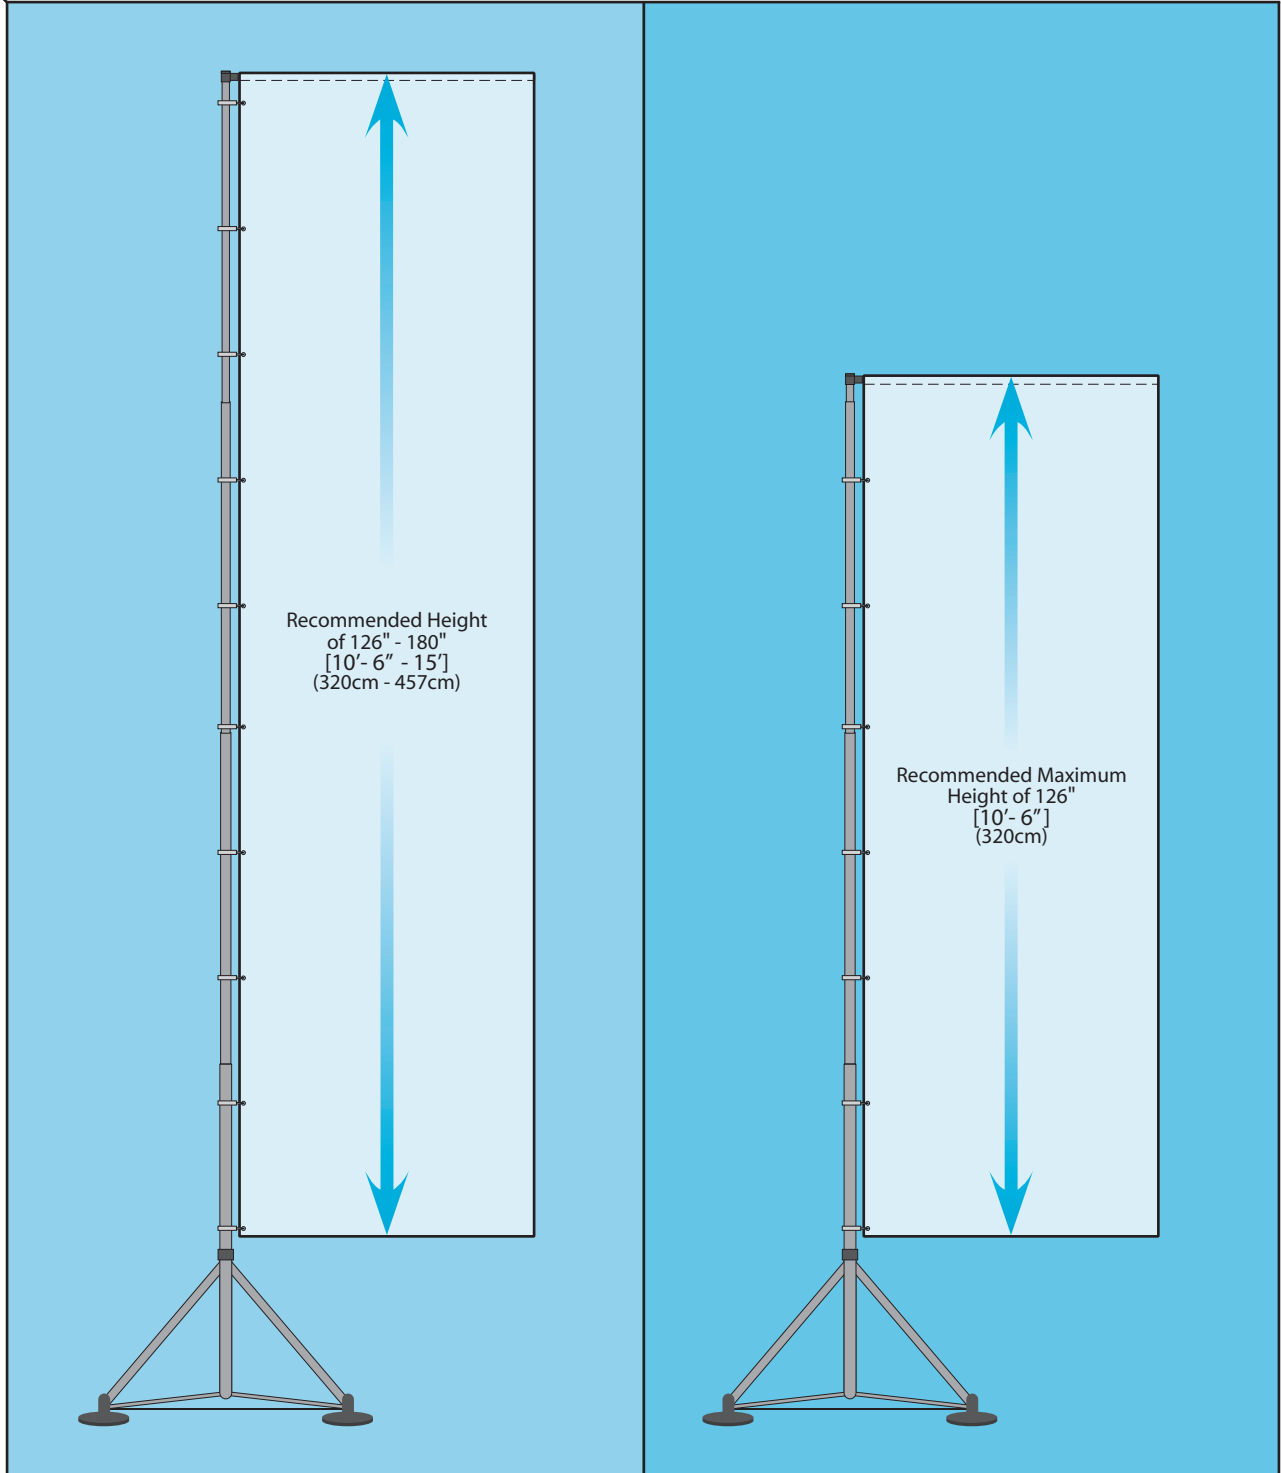

Expand FlagStand XL Size Chart

Width

47 1/4"
(120 cm)

Visible
Area

expand®