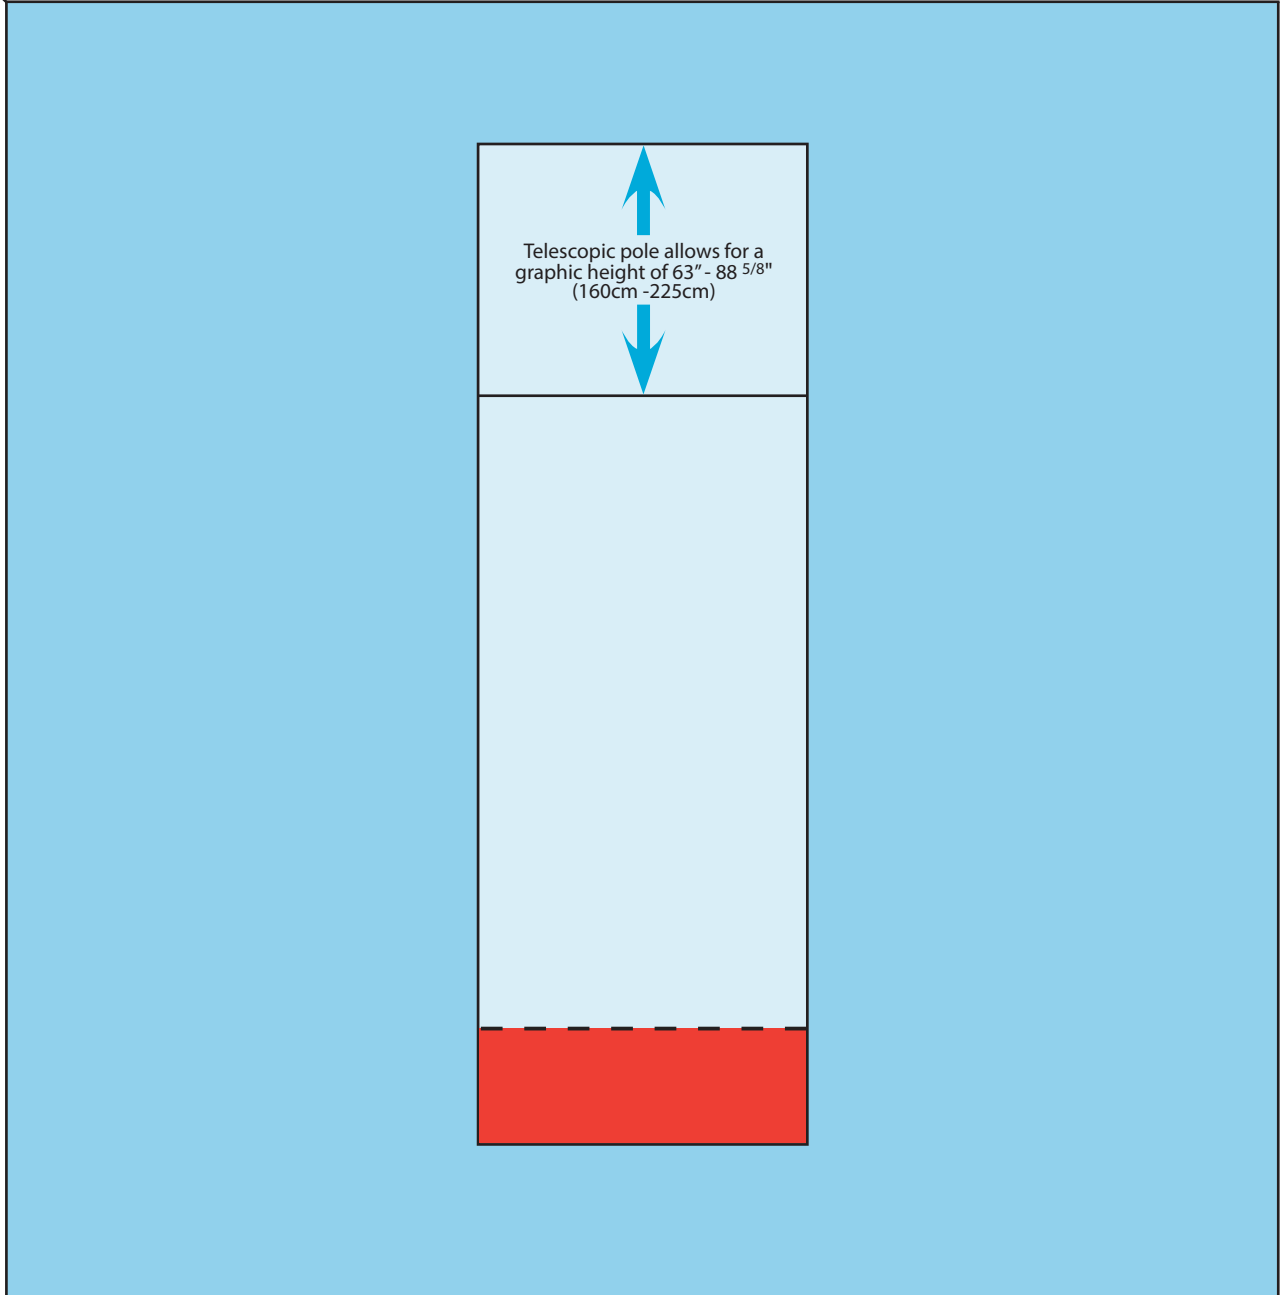

Expand M2 Size Chart

Width

$33 \frac{7}{16}''$
(85 cm)

Visible
Area

Non-Visible
Graphic Bleed
+6"
(+15 cm)