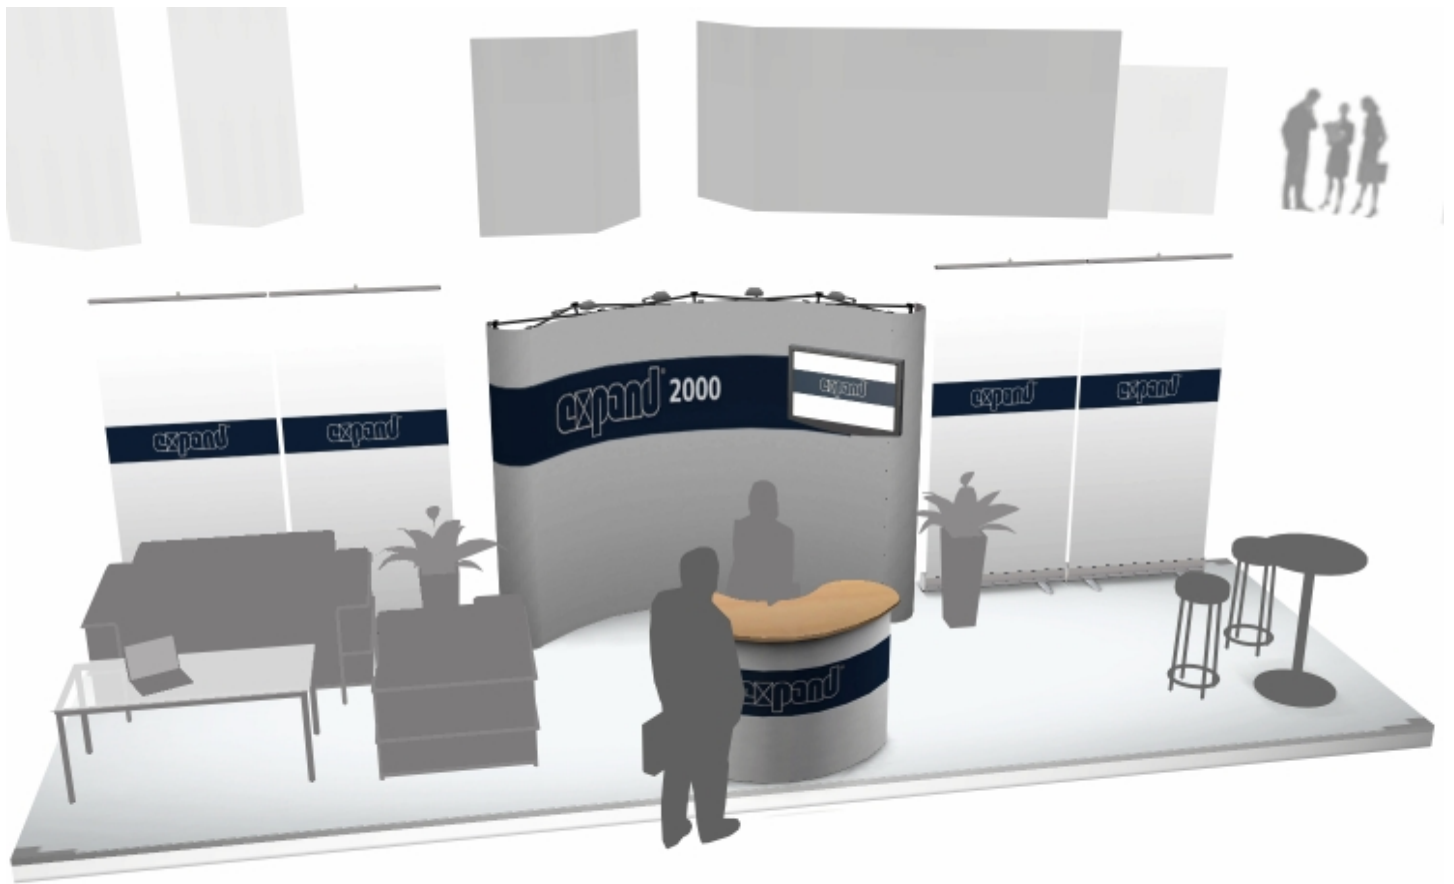

expand®

3D-Standards

Product Name	Product Number
Expand PodiumCase.....	PC1-GRY
Expand 2000.....	.01143G
Popup Light	Popup Light
3x4c_rend	3x4c_rend
3x4c_lend	3x4c_lend
Expand MediaScreen XL.....	.603-120250-WHI
Expand MediaScreen XL.....	.603-120250-WHI
Expand MediaScreen XL.....	.603-120250-WHI
Expand MediaScreen XL.....	.603-120250-WHI
Expand MonitorStand.....	.102-175-GRY