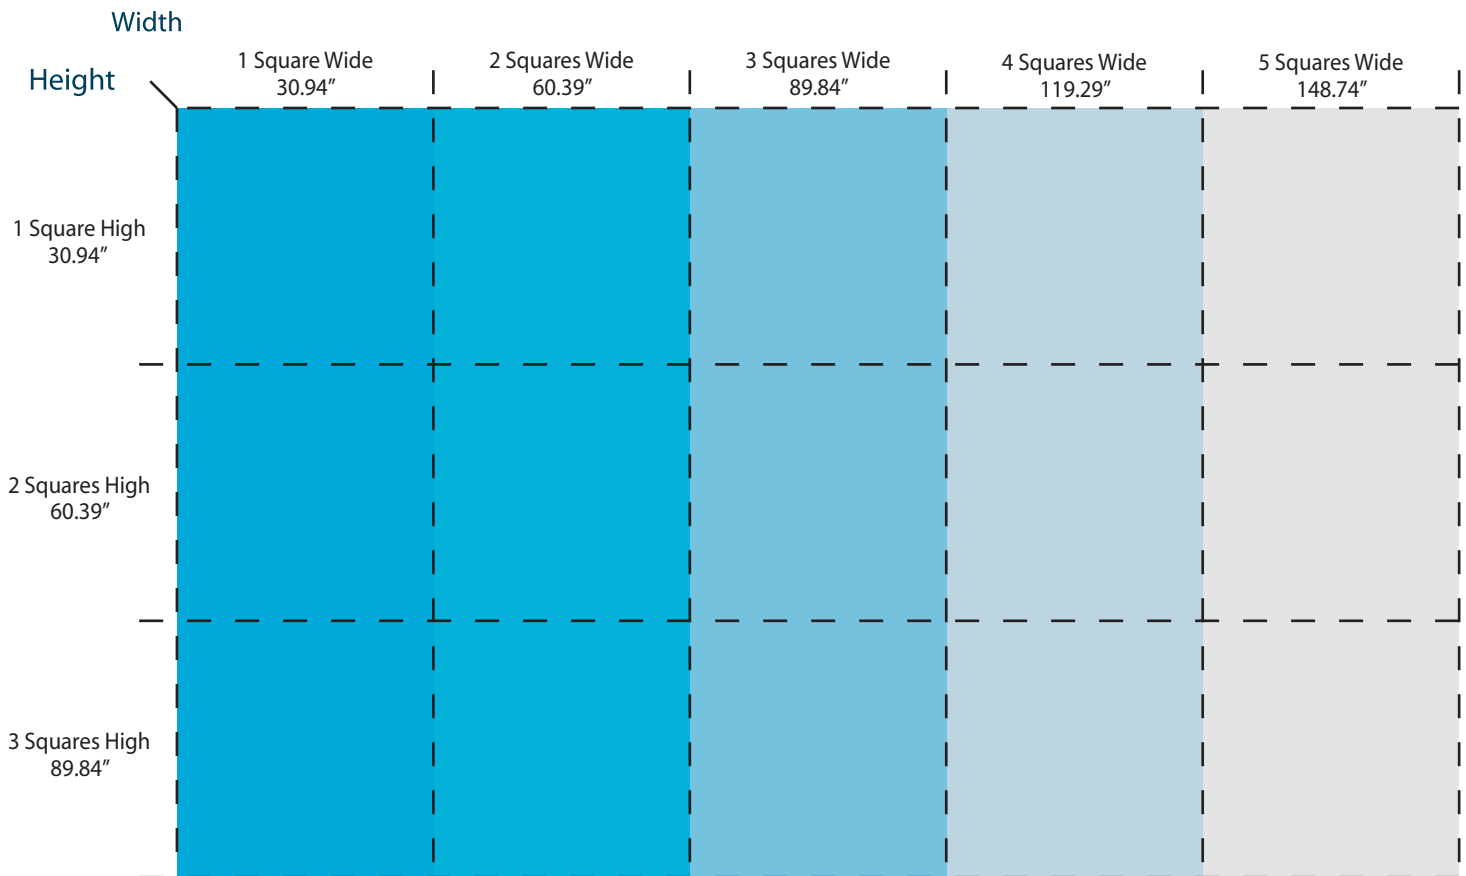

Expand MediaFabric GP419 Size Chart

These are the most common sizes for the Expand MediaFabric GP419.

STRAIGHT GRAPHIC PANELS

Without End Caps (shown above)

- Expand MediaFabric - straight, 30.94" W x 89.84" H (1x3)
- Expand MediaFabric - straight, 60.39" W x 60.39" H (2x2)
- Expand MediaFabric - straight, 60.39" W x 89.84" H (2x3)
- Expand MediaFabric - straight, 89.84" W x 30.94" H (3x1)
- Expand MediaFabric - straight, 89.84" W x 60.39" H (3x2)
- Expand MediaFabric - straight, 89.84" W x 89.84" H (3x3)
- Expand MediaFabric - straight, 119.29" W x 89.84" H (4x3)
- Expand MediaFabric - straight, 148.74" W x 89.84" H (5x3)

With end caps (not shown)

- Expand MediaFabric - straight, 57.91" W x 89.84" H (1x3)
- Expand MediaFabric - straight, 87.36" W x 60.39" H (2x2)
- Expand MediaFabric - straight, 87.36" W x 89.84" H (2x3)
- Expand MediaFabric - straight, 116.81" W x 30.94" H (3x1)
- Expand MediaFabric - straight, 116.81" W x 60.39" H (3x2)
- Expand MediaFabric - straight, 116.81" W x 89.84" H (3x3)
- Expand MediaFabric - straight, 146.27" W x 89.84" H (4x3)
- Expand MediaFabric - straight, 175.71" W x 89.84" H (5x3)