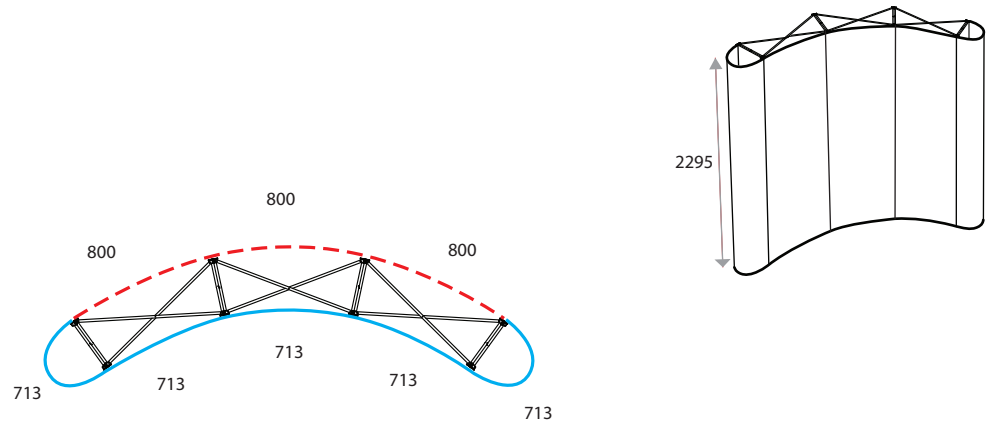

Curved ExpandMediaWall curved ends

Example 3x3

	panel width front	graphic area front	panel width back	graphic area back
 3x3	$713+713+713+713+713$	3565×2295	$800+800+800$	2400×2295
 4x3	$713+713+713+713+713+713$	4278×2295	$800+800+800$	3200×2295