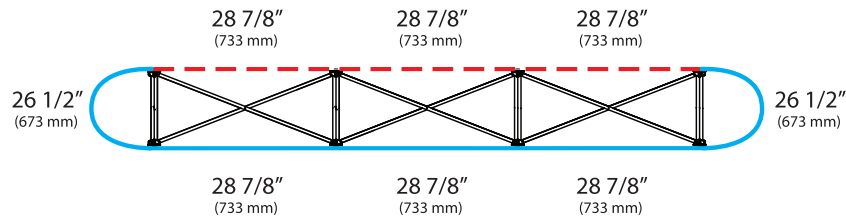

Straight Expand 2000 Panel Sizes (with curved ends)

Example 3x3

	individual panel widths - front	total graphic area - front	individual panel widths - back	total graphic area - back
 1x3	26 1/2" curved end cap 28 7/8" straight panel 26 1/2" curved end cap (673+733+673 mm)	81 7/8" wide x 88" high (2079x2235 mm)	28 7/8" straight panel (733 mm)	28 7/8" straight panel (733 mm)
 2x3	26 1/2" curved end cap 28 7/8" straight panel 28 7/8" straight panel 26 1/2" curved end cap (673+733+733+673 mm)	110 3/4" wide x 88" high (2812x2235 mm)	28 7/8" straight panel 28 7/8" straight panel (733+733 mm)	57 3/4" wide x 88" high (1466x2235 mm)
 3x3	26 1/2" curved end cap 28 7/8" straight panel 28 7/8" straight panel 28 7/8" straight panel 26 1/2" curved end cap (673+733+733+733+673 mm)	139 5/8" wide x 88" high (3545x2235 mm)	28 7/8" straight panel 28 7/8" straight panel 28 7/8" straight panel (733+733+733 mm)	86 5/8" wide x 88" high (2199x2235 mm)
 4x3	26 1/2" curved end cap 28 7/8" straight panel 28 7/8" straight panel 28 7/8" straight panel 28 7/8" straight panel 26 1/2" curved end cap (673+733+733+733+733+673 mm)	168 1/2" wide x 88" high (4278x2235 mm)	28 7/8" straight panel 28 7/8" straight panel 28 7/8" straight panel 28 7/8" straight panel (733+733+733+733 mm)	115 1/2" wide x 88" high (2932x2235 mm)
 5x3	26 1/2" curved end cap 28 7/8" straight panel 28 7/8" straight panel 28 7/8" straight panel 28 7/8" straight panel 28 7/8" straight panel 26 1/2" curved end cap (673+733+733+733+733+733+673 mm)	197 3/8" wide x 88" high (5011x2235 mm)	28 7/8" straight panel 28 7/8" straight panel 28 7/8" straight panel 28 7/8" straight panel 28 7/8" straight panel (733+733+733+733+733 mm)	144 3/8" wide x 88" high (3665x2235 mm)