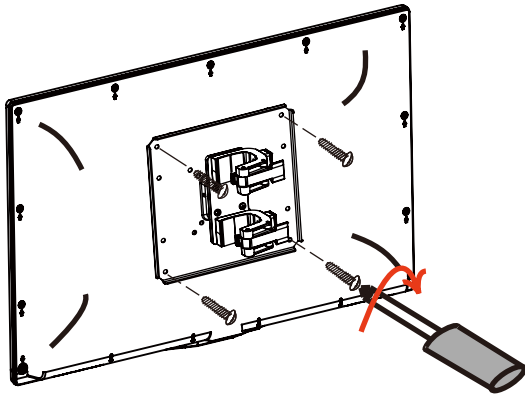

Integrated Monitor Holder Expand GrandFabric Set-up Instruction

1.

Suitable for VESA 75, 100, 200
Monitor maximum weight: 20kg
Monitor maximum height: 180 cm

2.

3.