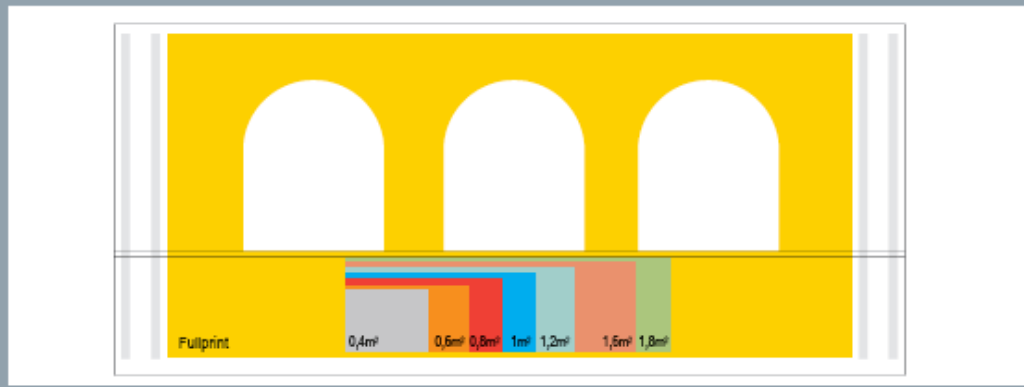

4,5 m SW Panorama