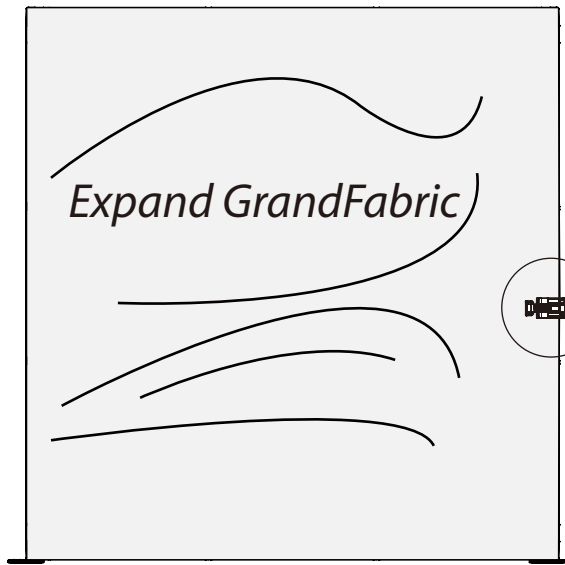

BrochureHolder Expand GrandFabric Set-up Instruction

Top View

6

7

maximum load 2kg/pcs
maximum height 145 cm