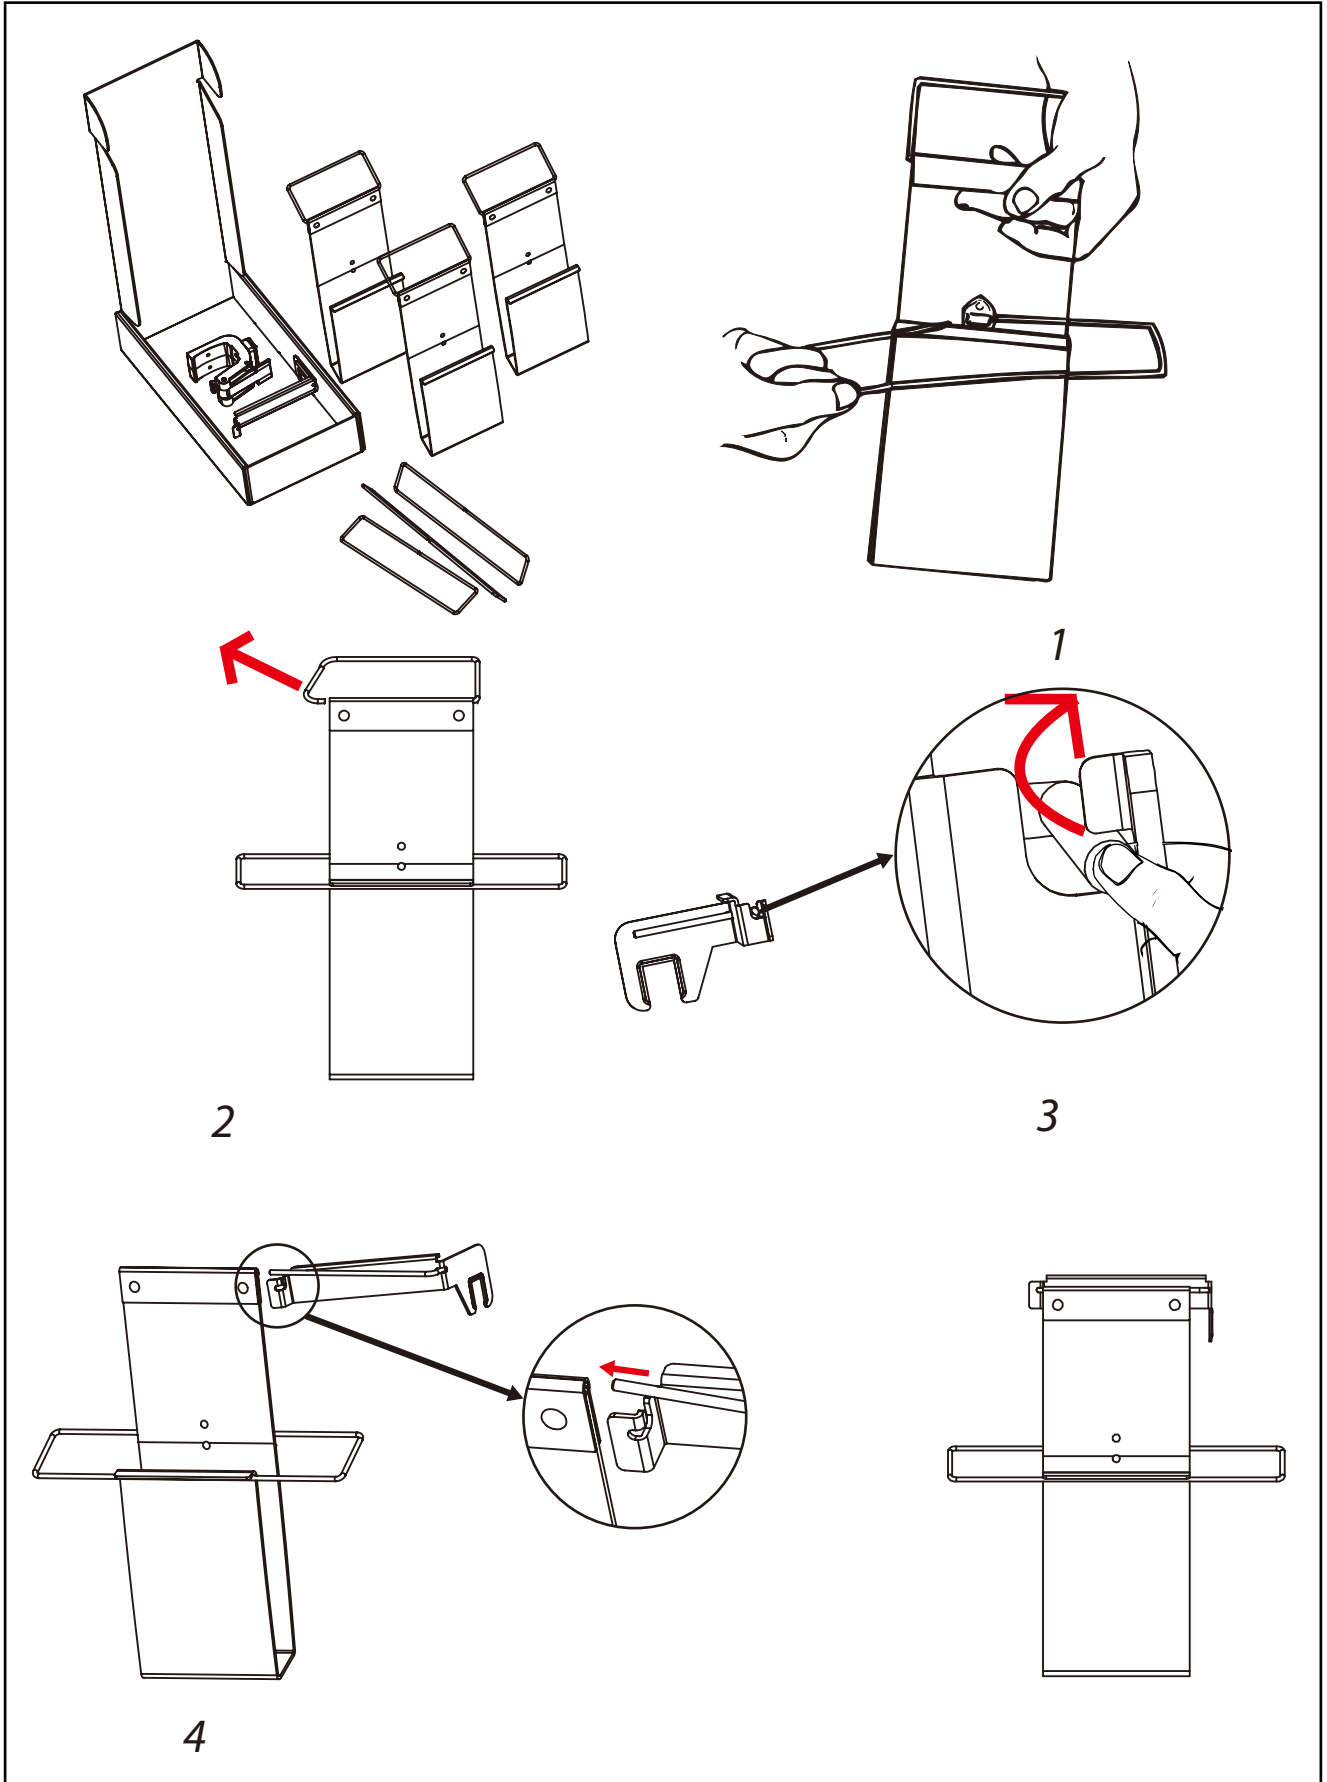

BrochureHolder Expand GrandFabric Set-up Instruction

Top View

6

7

maximum load 2kg/pcs
maximum height 145 cm