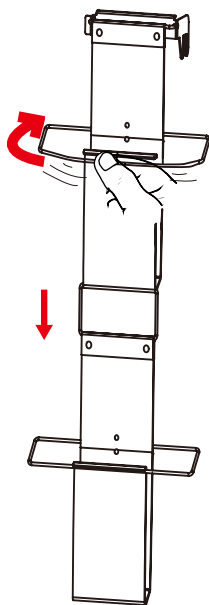

BrochureHolder Expand GrandFabric Set-up Instruction

Top View

6

7

maximum load 2kg/pcs
maximum height 145 cm