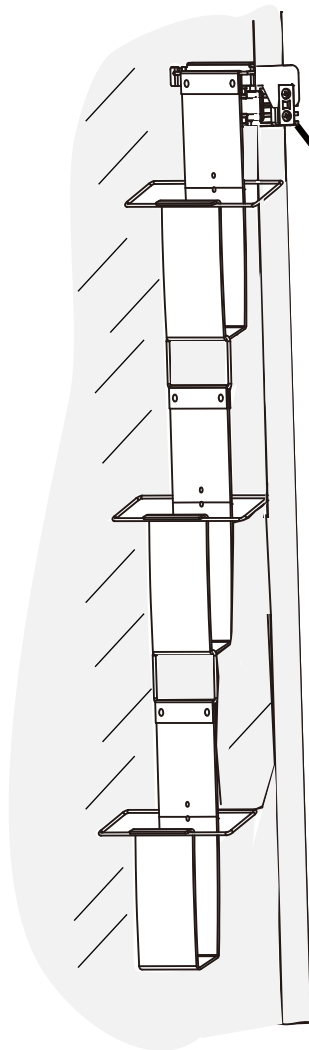

BrochureHolder Expand GrandFabric Set-up Instruction

Top View

6

7

maximum load 2kg/pcs
maximum height 145 cm