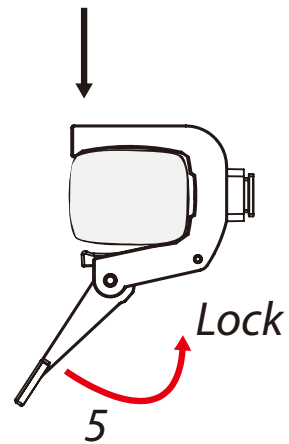

BrochureHolder Expand GrandFabric Set-up Instruction

Top View

6

7

maximum load 2kg/pcs
maximum height 145 cm