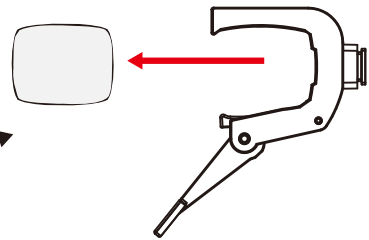

BrochureHolder Expand GrandFabric Set-up Instruction

Top View

6

7

maximum load 2kg/pcs
maximum height 145 cm