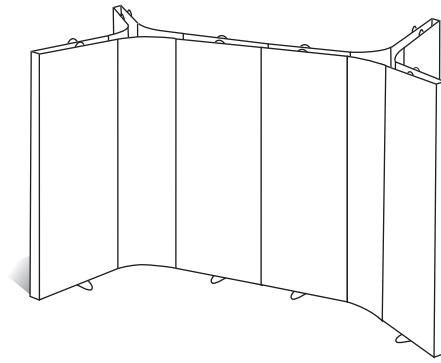

## Expand LinkWall examples

90+60+90

2 base units - 2 panels (90 cm)  
1 flex panel (60 cm)

90+60+90

2 base units - 2 panels (90 cm)  
1 flex panel (60 cm)

90+60+90+60+90

3 base units - 3 panels (90 cm)  
2 flex panels (60 cm)

90+27+90+27+90

3 base units - 3 panels (90 cm)  
2 flex panels (27 cm) -not less than 90°

4 x (90+27)

4 base units - 4 panels (90 cm)  
4 flex panels (27 cm)

3 x (90+60)

3 base units - 3 panels (90 cm)  
3 flex panels (60 cm)  
27cm flex panels not possible

90+SP+90+EP

1 base unit - 2 panels (90 cm)  
2 end panels (EP)

2 x (90+90+EP)

2 base units - 4 panels (90 cm)  
2 end panels (EP)

EP+90+90+90+EP

3 base units - 3 panels (90 cm)  
2 end panels (EP)

3x(90+60+90+EP)

3 base units - 6 panels (90 cm)  
3 flex panels (60 cm)  
3 end panels (EP)

Please note: only straight configurations can be made double-sided

4x(90+27+90+EP)

4 base units - 8 panels (90 cm)  
 4 flex panels (27 cm)  
 4 end panels (EP)