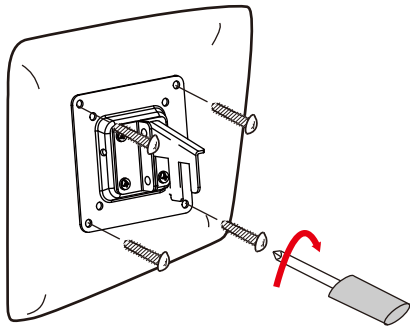

Monitor holder Expand GrandFabric Set-up Instruction

1

Suitable for VESA 75, 100, 200
Monitor maximum weight: 6kg
Monitor maximum height: 180 cm

2

3