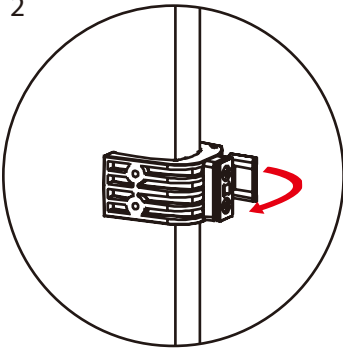

Monitor holder Expand GrandFabric Set-up Instruction

1

Suitable for VESA 75, 100, 200
Monitor maximum weight: 6kg
Monitor maximum height: 180 cm

2

3