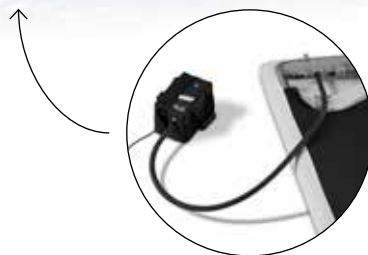

Inflatable event displays

Inflates in just 2 min.
Just push the button!