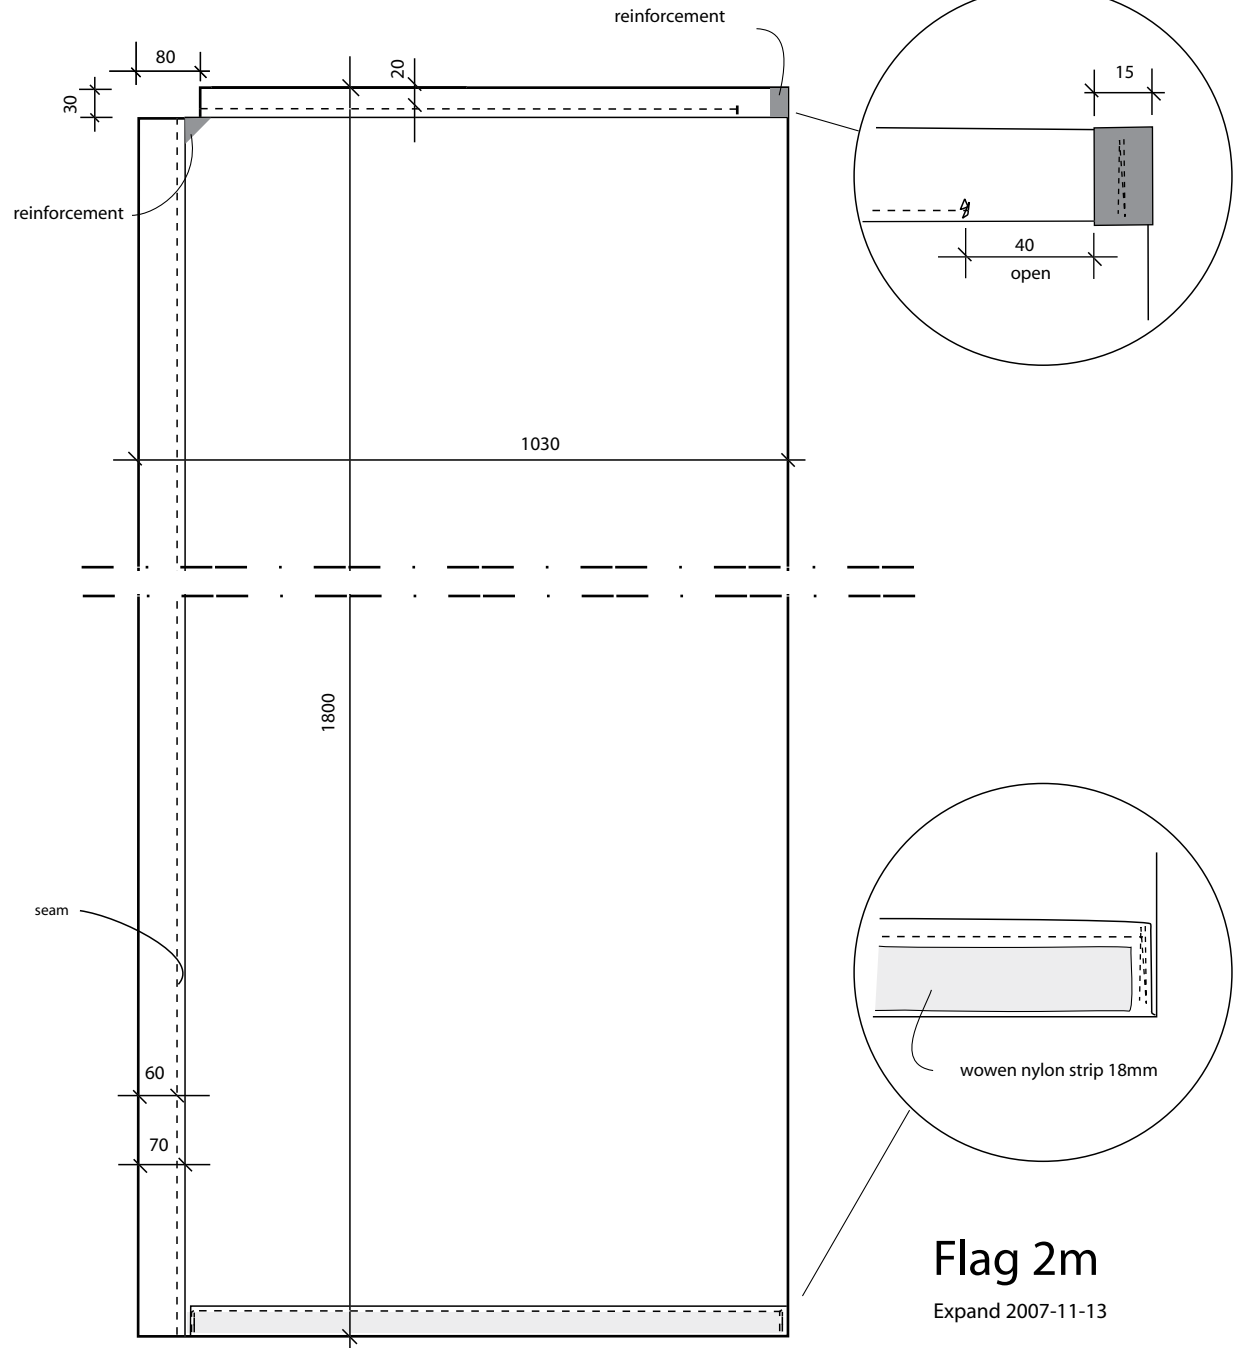

Total area (print)

Visible area (after sewing)

## Flag 2m

Expand 2007-11-13

Attention! Not to scale