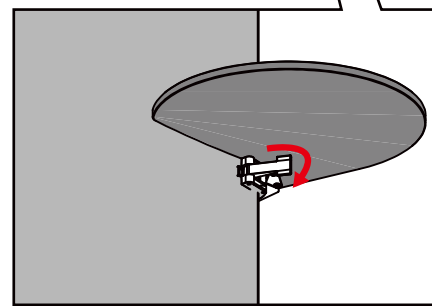

Shelf Expand GrandFabric Set-up Instruction

Left

Right

Shelf maximum load 3 kg
Shelf maximum height 200 cm

Shelf Expand GrandFabric Set-up Instruction