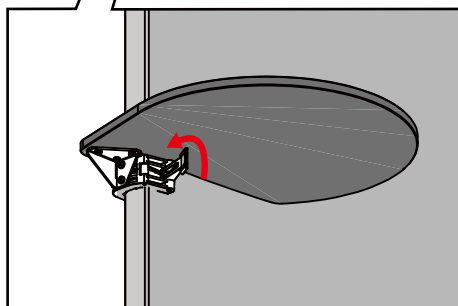

Shelf Expand GrandFabric Set-up Instruction

Left

Right

Shelf maximum load 3 kg
Shelf maximum height 200 cm

Shelf Expand GrandFabric Set-up Instruction