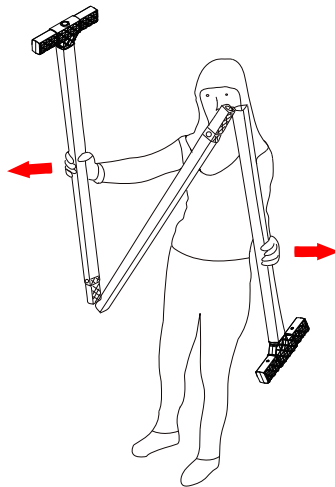

Expand GrandFabric T-frame Set-up Instruction

Horizontal Pole

Vertical Pole

T-frame

Step 7

A.horizontal

B.vertical

Support pole

Vertical support pole

415433-80 — 111-588240

415433-81 — 111-588318

Horizontal support pole

415433-90 — 111-294318

415433-91 — 111-147318

415433-92 — 111-194318

415433-93 — 111-232318

Suitable for VESA 75, 100, 200
Monitor maximum weight: 20kg
Monitor maximum height: 180 cm

2.

3.

Expand GrandFabric VESA 400 300 monitor holder Set-up Instruction