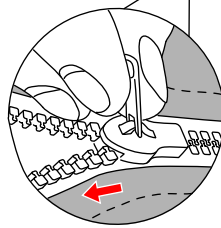

Vertical support pole

415433-80 — 111-588240

415433-81 — 111-588318

Horizontal support pole

415433-90 — 111-294318

415433-91 — 111-147318

415433-92 — 111-194318

415433-93 — 111-232318

415433-94 — 111-305318

415433-95 — 111-378318

Step 8

Step 9

Step 10

Step 11

Integrated Monitor Holder Expand GrandFabric Set-up Instruction

1.

Suitable for VESA 75, 100, 200
Monitor maximum weight: 20kg
Monitor maximum height: 180 cm

2.

3.

Expand GrandFabric VESA 400 300 monitor holder Set-up Instruction