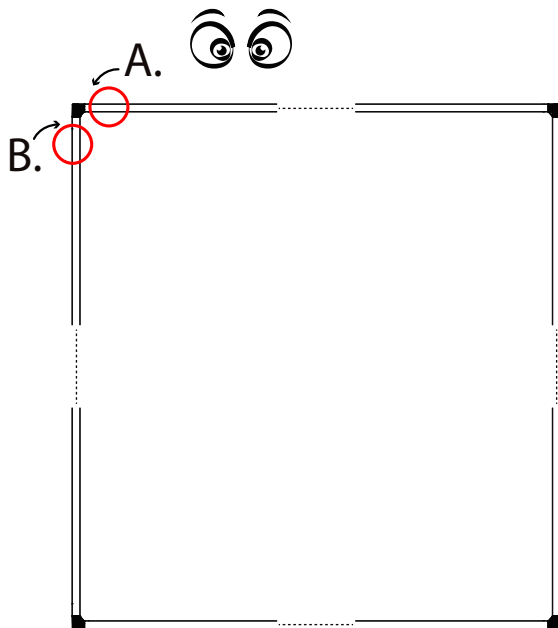

Expand GrandFabric T-frame Set-up Instruction

Horizontal Pole

Vertical Pole

T-frame

Step 7

A.horizontal

B.vertical

Support pole

Vertical support pole

415433-80 — 111-588240

415433-81 — 111-588318

Horizontal support pole

415433-90 — 111-294318

415433-91 — 111-147318

415433-92 — 111-194318

415433-93 — 111-232318

Suitable for VESA 75, 100, 200
Monitor maximum weight: 20kg
Monitor maximum height: 180 cm

2.

3.

Expand GrandFabric VESA 400 300 monitor holder Set-up Instruction