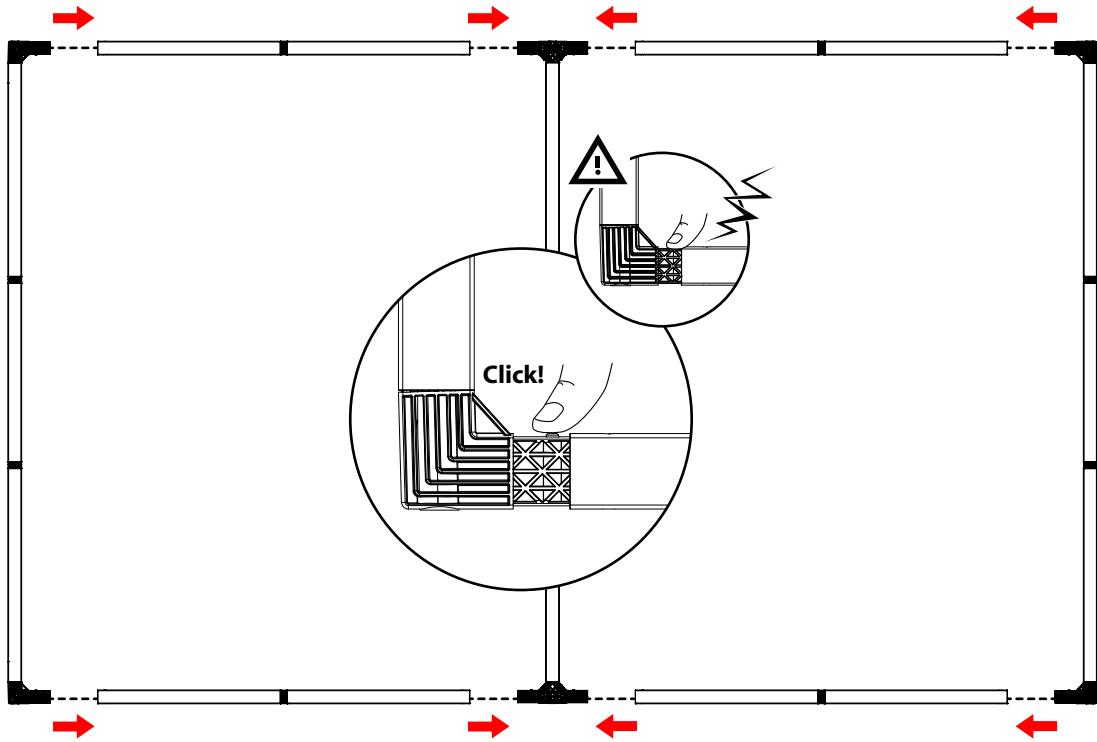

Expand GrandFabric T-frame Set-up Instruction

Horizontal Pole

Vertical Pole

T-frame

Step 7

A.horizontal

B.vertical

Support pole

Vertical support pole

415433-80 — 111-588240

415433-81 — 111-588318

Horizontal support pole

415433-90 — 111-294318

415433-91 — 111-147318

415433-92 — 111-194318

415433-93 — 111-232318

Suitable for VESA 75, 100, 200
Monitor maximum weight: 20kg
Monitor maximum height: 180 cm

2.

3.

Expand GrandFabric VESA 400 300 monitor holder Set-up Instruction