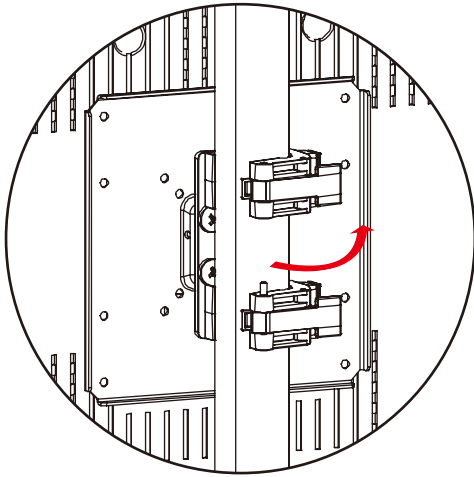

Vertical support pole

415433-80 — 111-588240

415433-81 — 111-588318

Horizontal support pole

415433-90 — 111-294318

415433-91 — 111-147318

415433-92 — 111-194318

415433-93 — 111-232318

415433-94 — 111-305318

415433-95 — 111-378318

Step 8

Step 9

Step 10

Step 11

Integrated Monitor Holder Expand GrandFabric Set-up Instruction

1.

Suitable for VESA 75, 100, 200
Monitor maximum weight: 20kg
Monitor maximum height: 180 cm

2.

3.

Expand GrandFabric VESA 400 300 monitor holder Set-up Instruction