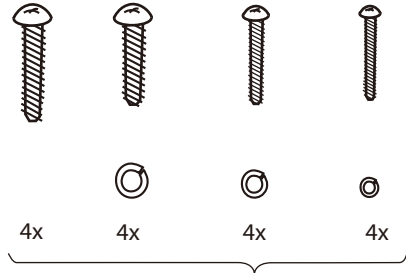

Vertical support pole

415433-80 — 111-588240

415433-81 — 111-588318

Horizontal support pole

415433-90 — 111-294318

415433-91 — 111-147318

415433-92 — 111-194318

415433-93 — 111-232318

415433-94 — 111-305318

415433-95 — 111-378318

Step 8

Step 9

Step 10

Step 11

Integrated Monitor Holder Expand GrandFabric Set-up Instruction

1.

Suitable for VESA 75, 100, 200
Monitor maximum weight: 20kg
Monitor maximum height: 180 cm

2.

3.

Expand GrandFabric VESA 400 300 monitor holder Set-up Instruction