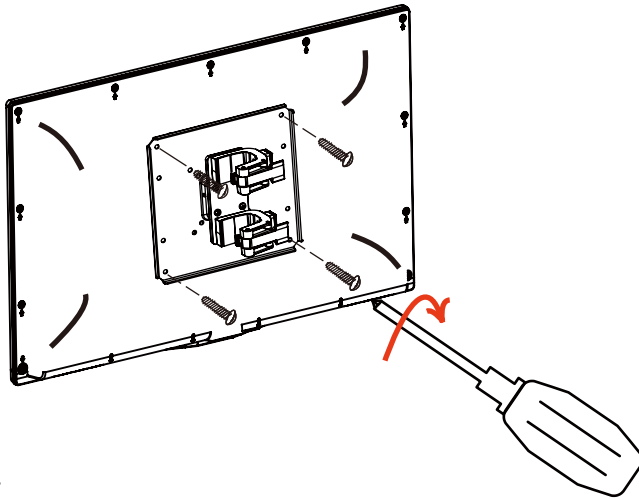

Vertical support pole

415433-80 — 111-588240

415433-81 — 111-588318

Horizontal support pole

415433-90 — 111-294318

415433-91 — 111-147318

415433-92 — 111-194318

415433-93 — 111-232318

415433-94 — 111-305318

415433-95 — 111-378318

Step 8

Step 9

Step 10

Step 11

Integrated Monitor Holder Expand GrandFabric Set-up Instruction

1.

Suitable for VESA 75, 100, 200
Monitor maximum weight: 20kg
Monitor maximum height: 180 cm

2.

3.

Expand GrandFabric VESA 400 300 monitor holder Set-up Instruction