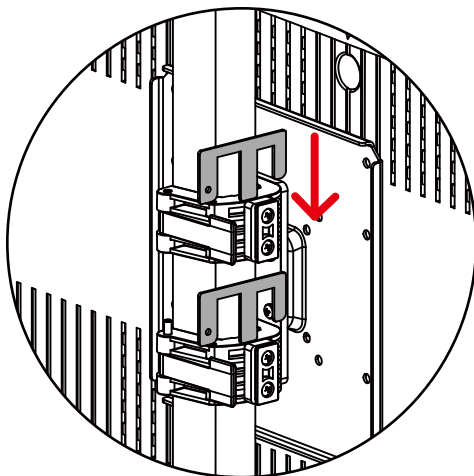

Vertical support pole

415433-80 — 111-588240

415433-81 — 111-588318

Horizontal support pole

415433-90 — 111-294318

415433-91 — 111-147318

415433-92 — 111-194318

415433-93 — 111-232318

415433-94 — 111-305318

415433-95 — 111-378318

Step 8

Step 9

Step 10

Step 11

Integrated Monitor Holder Expand GrandFabric Set-up Instruction

1.

Suitable for VESA 75, 100, 200
Monitor maximum weight: 20kg
Monitor maximum height: 180 cm

2.

3.

Expand GrandFabric VESA 400 300 monitor holder Set-up Instruction