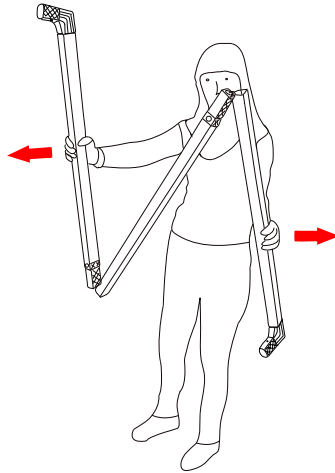

Expand GrandFabric T-frame Set-up Instruction

Horizontal Pole

Vertical Pole

T-frame

Step 7

A.horizontal

B.vertical

Support pole

Vertical support pole

415433-80 — 111-588240

415433-81 — 111-588318

Horizontal support pole

415433-90 — 111-294318

415433-91 — 111-147318

415433-92 — 111-194318

415433-93 — 111-232318

Suitable for VESA 75, 100, 200
Monitor maximum weight: 20kg
Monitor maximum height: 180 cm

2.

3.

Expand GrandFabric VESA 400 300 monitor holder Set-up Instruction