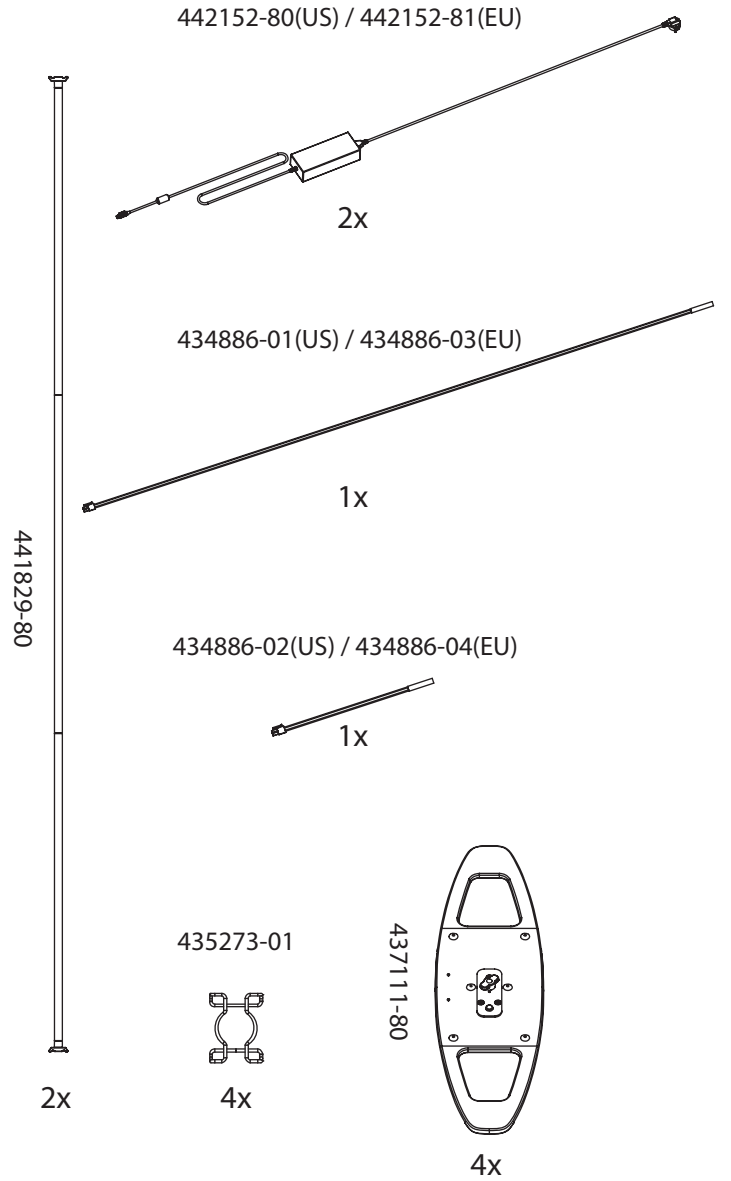

Expand LightBox Portable Set-up Instruction

115- 482 x 240

Welcome to
the world of
Expand

Mounting on the ground

Frames sorted

1.

2.

3.

5.

6.

7.

8.

①

②

③

④

Summary

Fabric

silicone strip

⑤

⑥