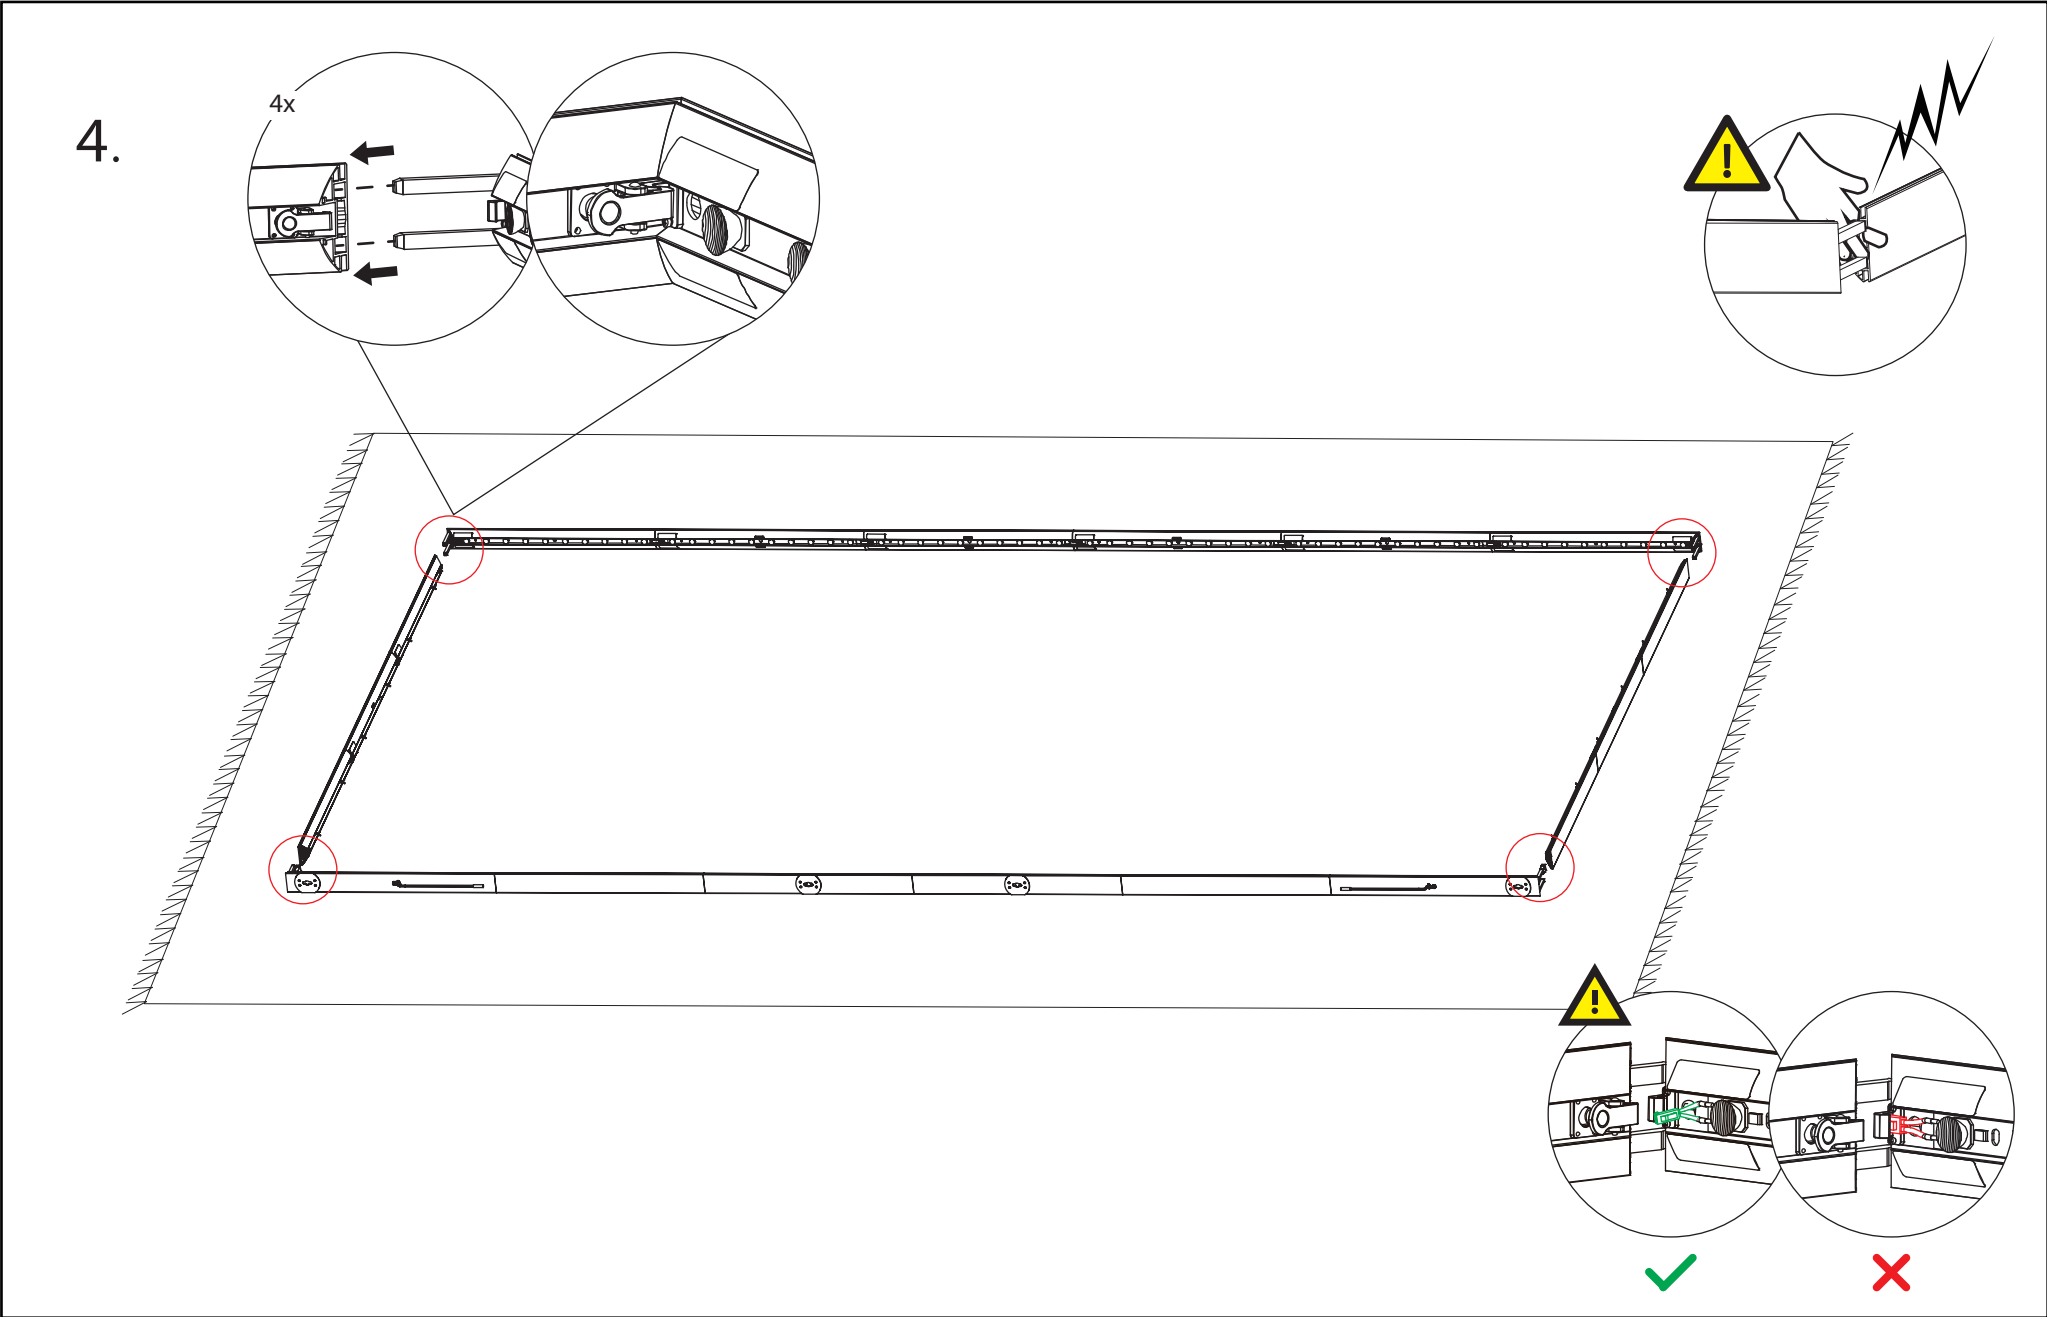

Expand LightBox Portable Set-up Instruction

115- 482 x 240

Welcome to
the world of
Expand

Mounting on the ground

Frames sorted

1.

2.

3.

5.

6.

7.

8.

①

②

③

④

Summary

Fabric

silicone strip

⑤

⑥