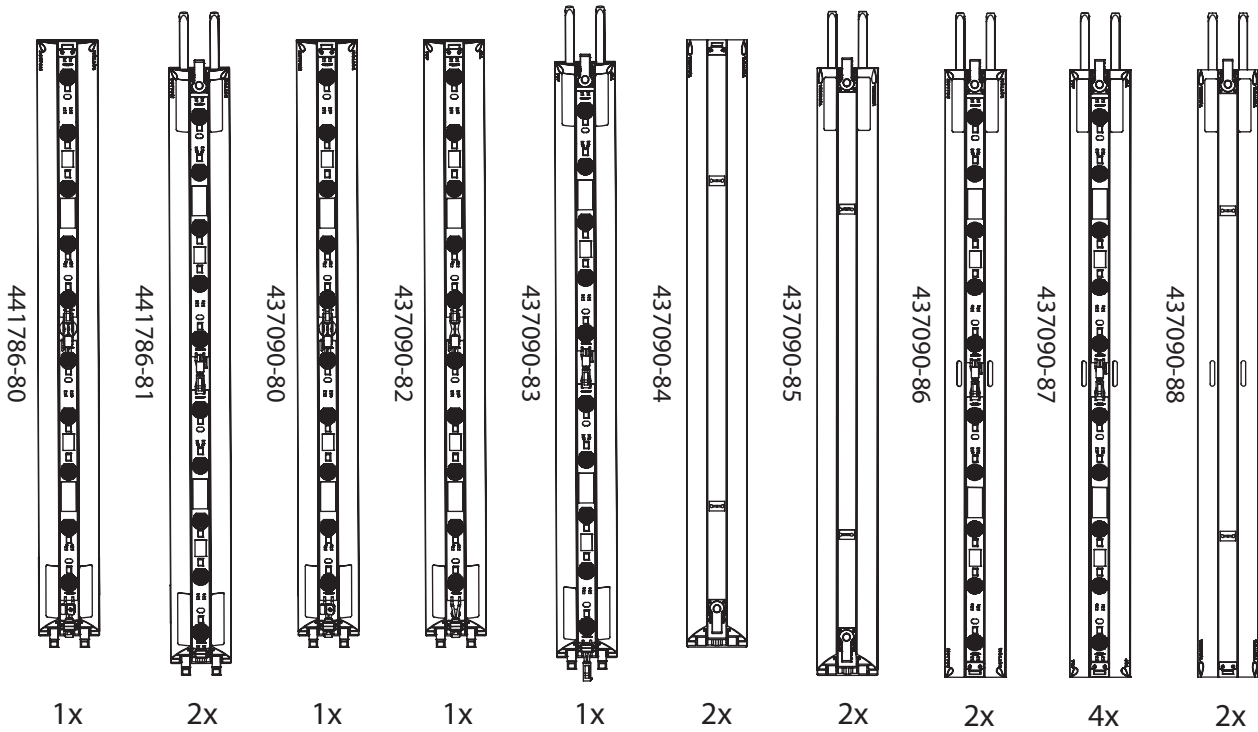

Expand LightBox Portable Set-up Instruction

115- 482 x 240

Welcome to
the world of
Expand

Mounting on the ground

Frames sorted

1.

2.

3.

5.

6.

7.

8.

①

②

③

④

Summary

Fabric

silicone strip

⑤

⑥