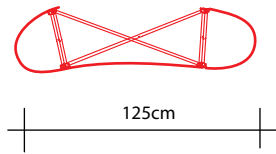

Expand MediaWall Curved -plan size

height: 230cm

1x3

2x3

3x3

4x3

5x3