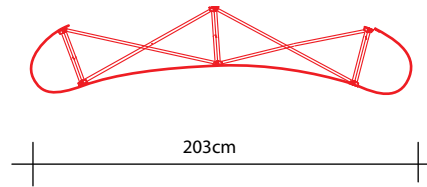

Expand MediaWall Curved -plan size

height: 230cm

1x3

2x3

3x3

4x3

5x3