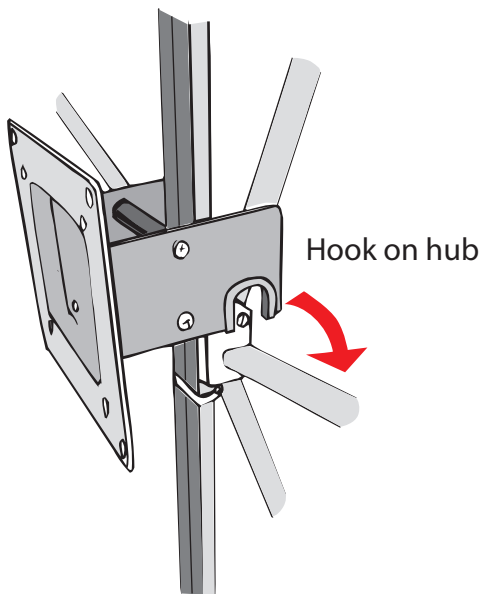

Monitor - Expand MediaWall XL

Monitor maximum weight: 5 kg

Back of Monitor

Mount adapter plate to monitor

4x 4x 4x 4x

VESA standards: 75mm or 100mm

Hook on hub