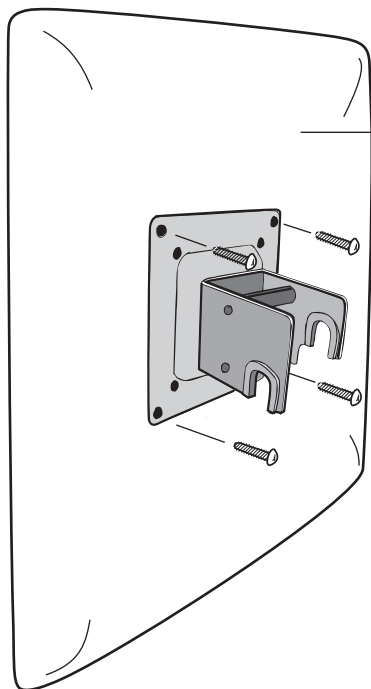

Monitor - Expand MediaWall XL

Monitor maximum weight: 5 kg

Back of Monitor

Mount adapter plate to monitor

4x 4x 4x 4x

VESA standards: 75mm or 100mm

Hook on hub